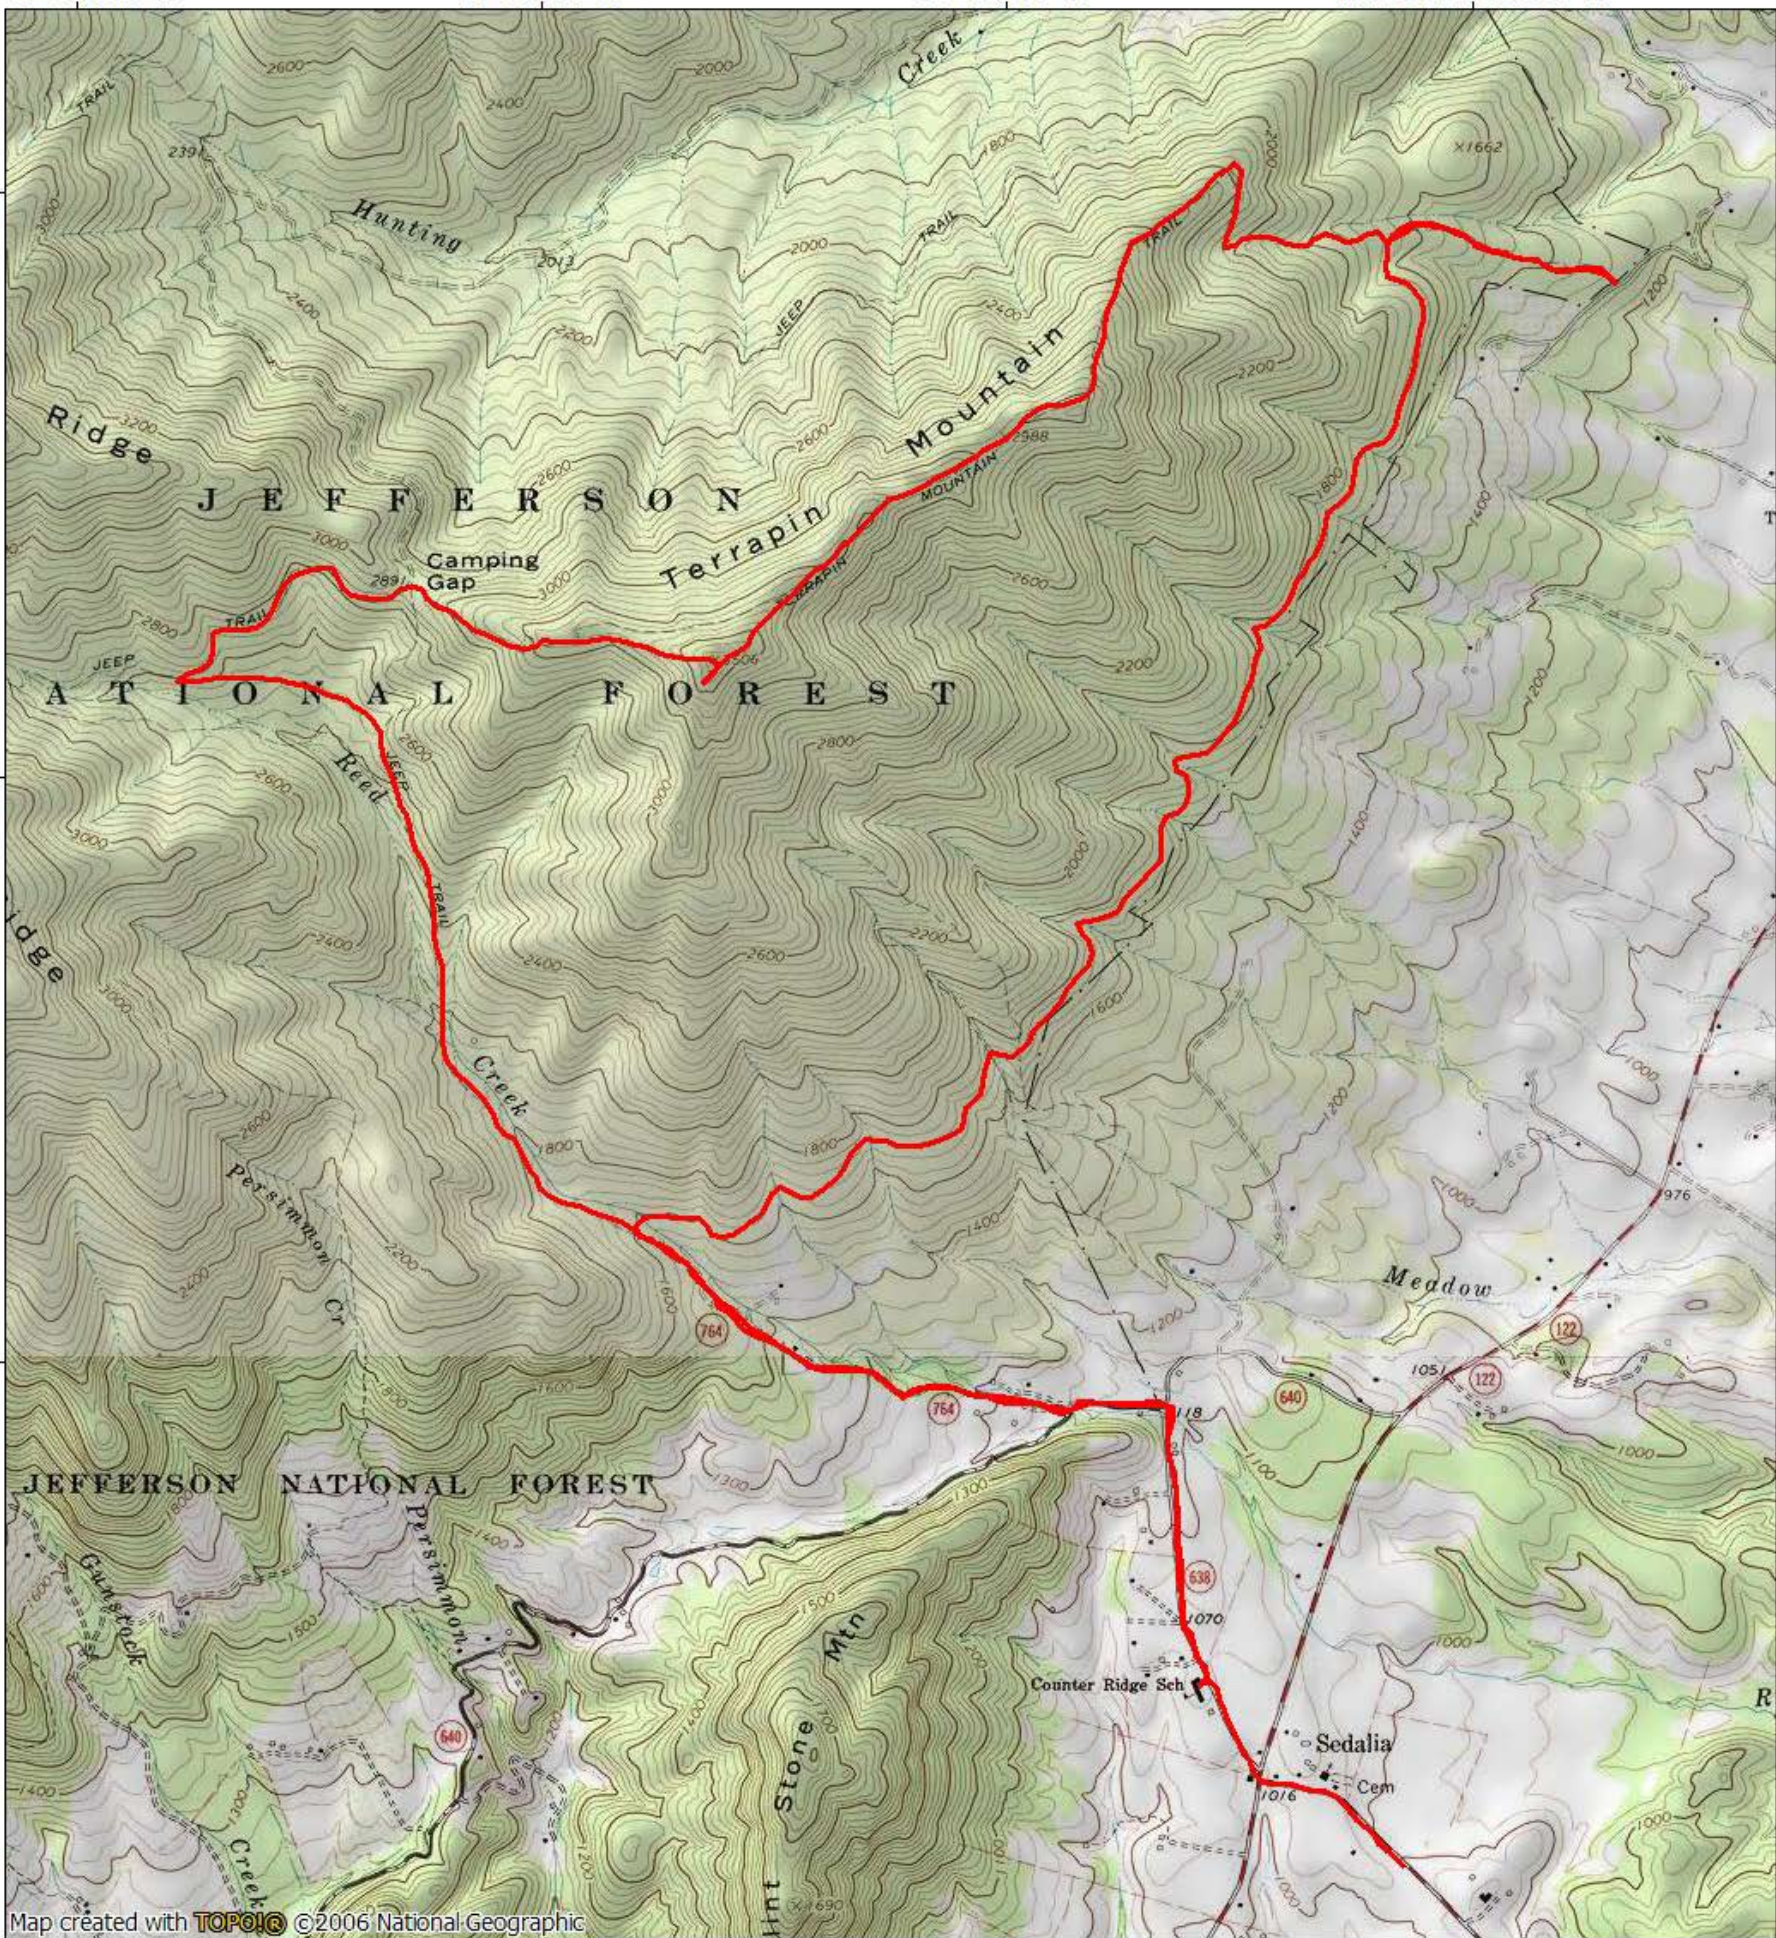

TOPO! map printed on 11/18/07 from "Terrapin Mtn half marathon Course.tpo"

79°29.000' W

79°28.000' W

79°27.000' W

WGS84 79°26.000' W

37°32.000' N

37°32.000' N

37°31.000' N

37°31.000' N

37°30.000' N

37°30.000' N

Map created with **TOPO!** ©2006 National Geographic

79°29.000' W

79°28.000' W

79°27.000' W

WGS84 79°26.000' W