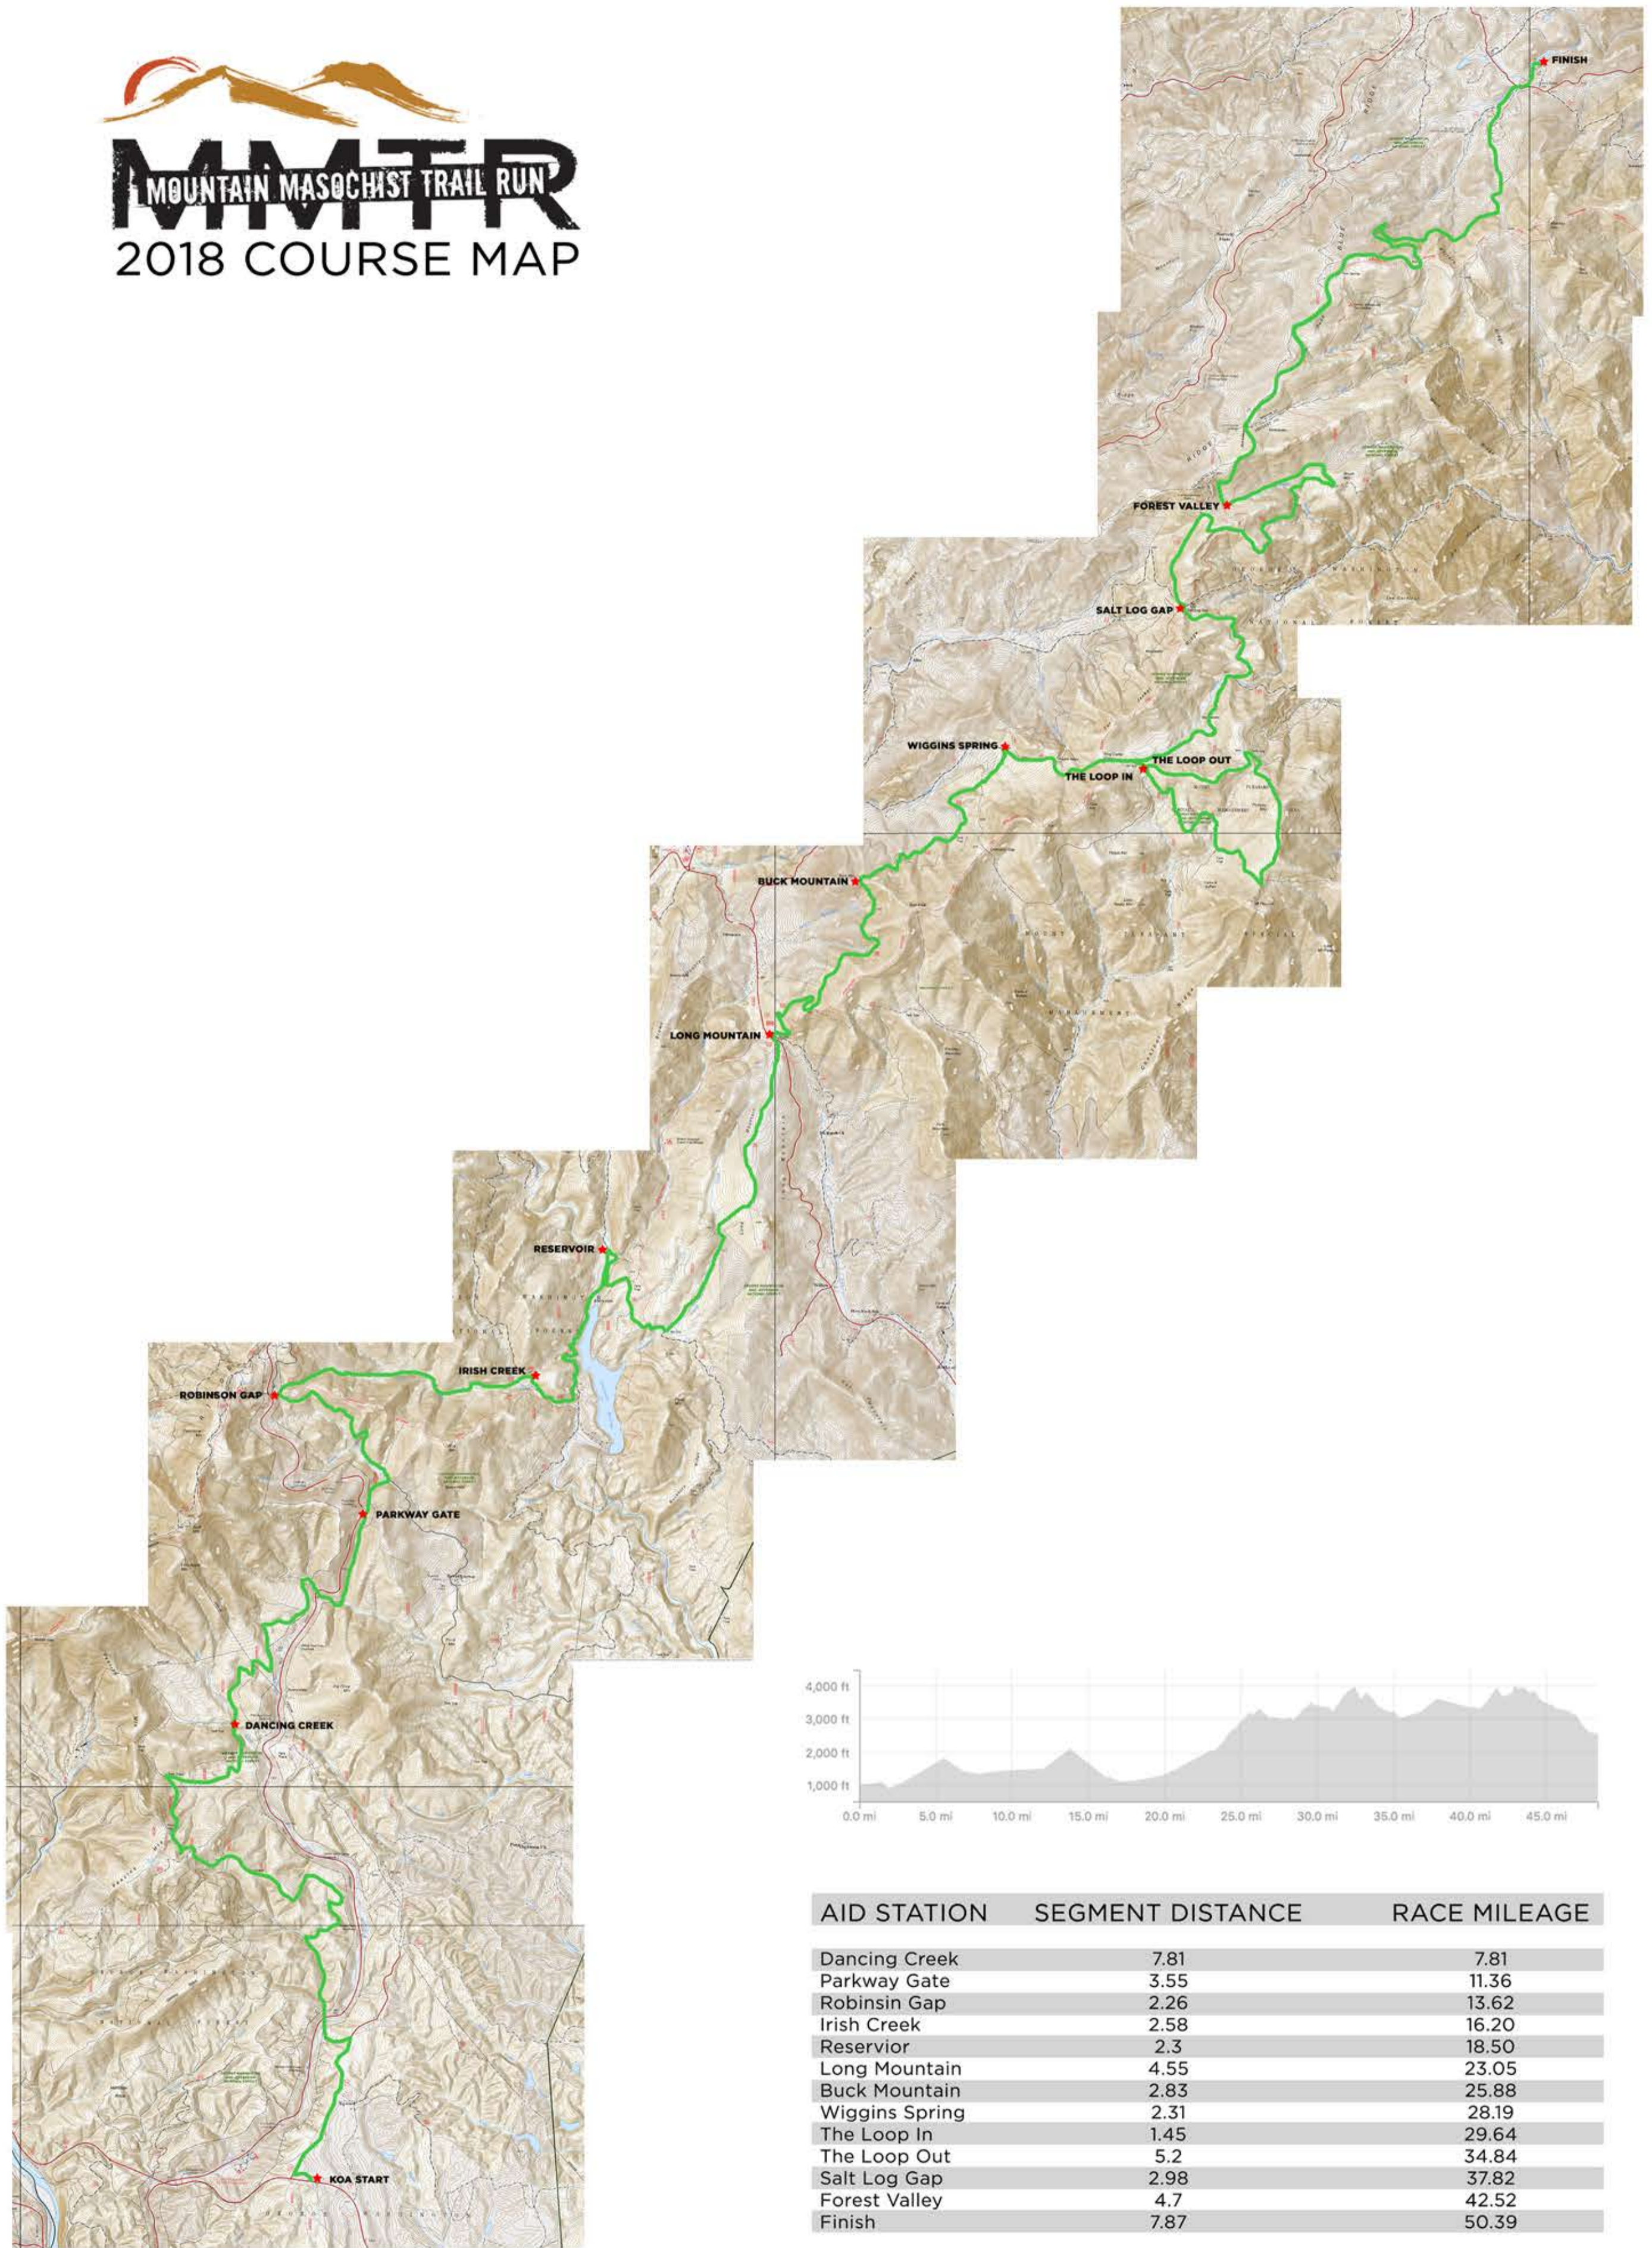

MOUNTAIN MASOCHIST TRAIL RUN

2018 COURSE MAP

AID STATION	SEGMENT DISTANCE	RACE MILEAGE
Dancing Creek	7.81	7.81
Parkway Gate	3.55	11.36
Robinson Gap	2.26	13.62
Irish Creek	2.58	16.20
Reservoir	2.3	18.50
Long Mountain	4.55	23.05
Buck Mountain	2.83	25.88
Wiggins Spring	2.31	28.19
The Loop In	1.45	29.64
The Loop Out	5.2	34.84
Salt Log Gap	2.98	37.82
Forest Valley	4.7	42.52
Finish	7.87	50.39